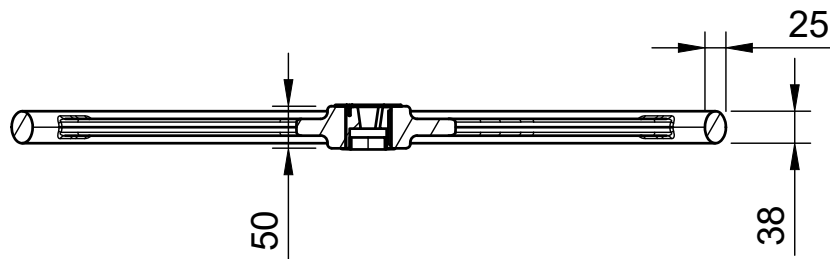

A-A (1:9)

Dept.	Technical reference	Created by <b>Žiga Rozman</b> 13. 01. 2025	Approved by	
		Document type	Document status	
		Title <b>850 Elan GT6</b>	DWG No.	
		Rev.	Date of issue	Sheet <b>1/1</b>